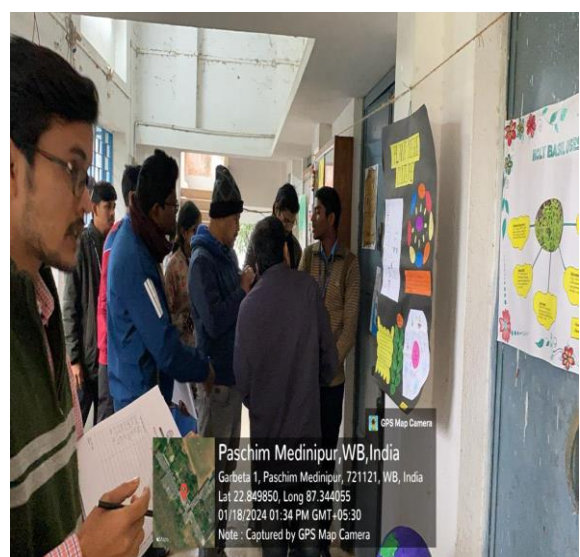

## **Report of Wall Magazine Cum Poster making competition-2024**

Name of Event: Wall magazine cum poster making competition held on 18/01/2024

Organised by: Department of Botany, Garhbeta College

Number of Participants: 25 (Honours, Generic & General Students)

Purpose of the Programme: The main objective to provide a platform and encourage students to present their original ideas and to expedite learning as well as soft & communication skills.

Summary: With the theme of "Plant Science", a wall magazine cum poster making competition was held on 18<sup>th</sup> January 2024 at 11 AM for the students by the Department of Botany. Students were guided and individually trained by their mentors of the department of botany. All the program were evaluated by External judge- Dr. Pokraj Guha and faculty member of Department of Botany. Dr.Hariprasad Sarkar, Principal sir highlighted how much the posters are important and beneficial to a student as well as to the public and said, it stands to be very useful for understanding the different & elaborative topics of Plant science at a glance , IQAC Coordinator- Dr. Susil Ghosh, Governing Body Members Dr. Santimoy Patra, Prof.Soma Samanta, Jt NAAC coordinators Dr.Rajlaxmi Mukherjee, Dr.Arпита Banerjee and HOD of Botany- Dr.SK Sahanawaz Alam & all other faculty members encouraged our students a lot and gave very impressive feedback.

### **Plant Science**

**Organised By :**  
**Department of Botany, Garhbeta College**  
**Garhbeta, Paschim Medinipur**

**Date : 18<sup>th</sup> January, 2024**

**Time : 12 Noon**

Paschim Medinipur, WB, India  
Garbeta 1, Paschim Medinipur, 721121, WB, India  
Lat 22.849699, Long 87.344095  
01/18/2024 03:23 PM GMT+05:30  
Note : Captured by GPS Map Camera